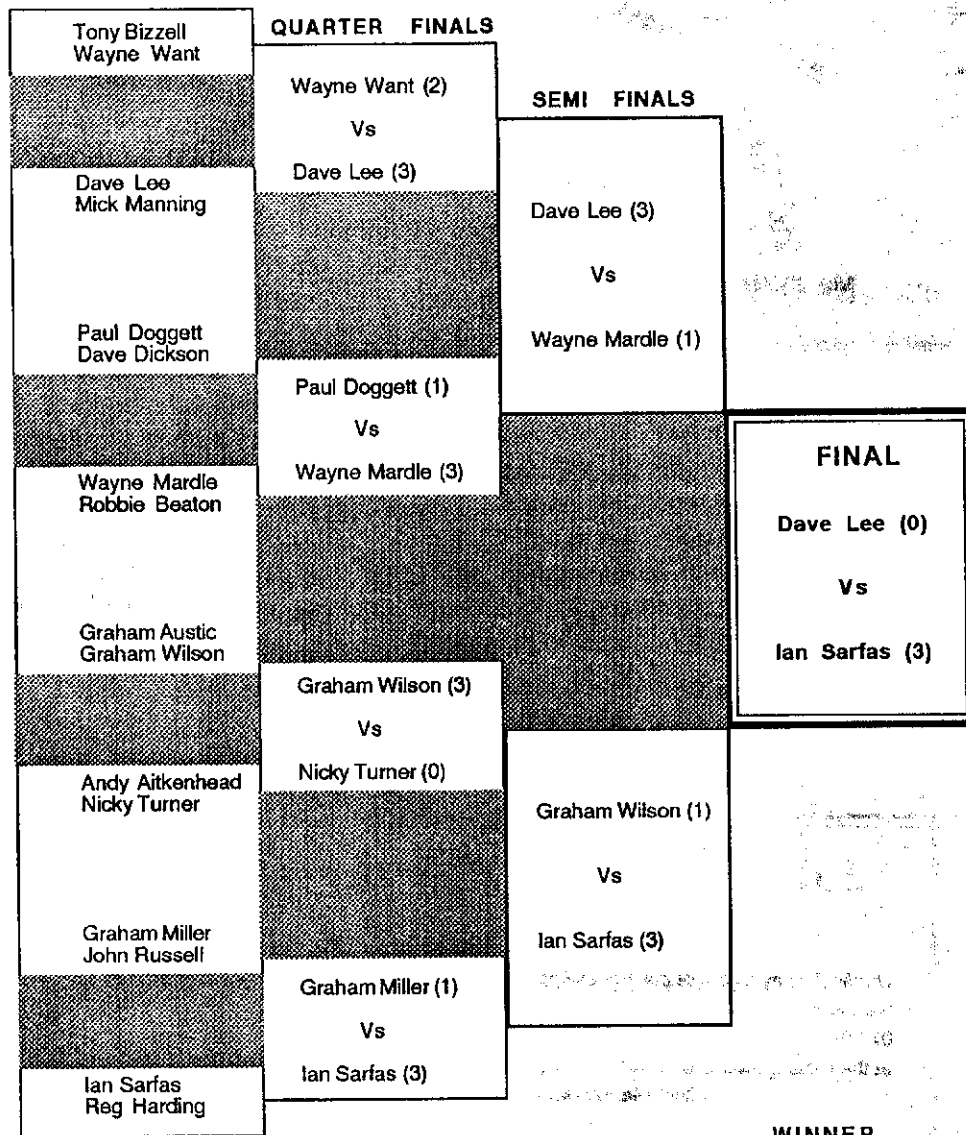

GREATER LONDON MEN'S SUPERLEAGUE

LEAGUE TABLES FOR 1991/1992

AS AT AND INCLUDING MONDAY 10TH FEBRUARY 1992

WHITE GROUP

TEAMS	P	W	D	L	FR	AG	BP	TOTAL	LEGS DIFF
TOTTENHAM	10	7	2	1	77	43	16	93	50
STOCKWELL	10	3	2	5	68	46	8	76	31
ENFIELD	9	4	4	1	61	47	12	73	22
BRENTFORD	10	4	3	3	61	41	11	72	2
PADDINGTON	9	5	2	2	59	49	12	71	12
PIMLICO	9	4	3	2	56	52	11	67	12
HARINGEY	10	2	1	7	41	79	5	46	-52
STEPNEY	10	0	1	9	33	87	1	34	-63

NOTE:- * Enfield to be awarded average points at the end of the season at present it stands at 7+2 bonus = 9 points.

YELLOW GROUP

TEAMS	P	W	D	L	FR	AG	BP	TOTAL	LEGS DIFF
LEWISHAM	10	8	2	0	88	32	18	106	60
WEST HAM	10	5	4	1	71	49	14	85	18
LEYTON	10	5	2	3	62	58	12	74	-2
WALTHAM FOREST	9	4	3	2	62	46	11	73	18
PLUMSTEAD	10	3	2	5	57	63	8	65	3
BARKING	10	3	3	4	55	65	9	64	-11
WOOLWICH	10	2	1	7	46	62	5	51	-20
ALDGATE	10	0	1	9	28	92	1	29	-69

NOTE:- * Waltham Forest to be awarded average points at the end of the season at present it stands at 7+2 bonus = 9 points.

A. Fuller
(25th January 1992)

KNOCK OUT SINGLES 1991 - 92