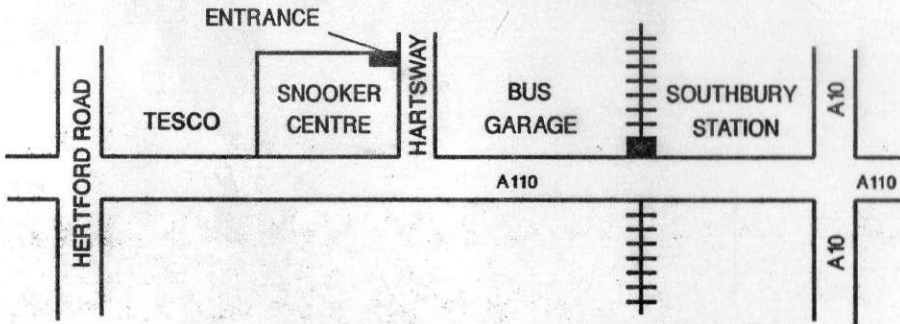

Membership Available Now
(Reduced Rates for Students)

TEL:081-804 3075

Open 9am till late

GREATER LONDON DARTS ORGANISATION
(Founded 1966)

SPONSORED BY